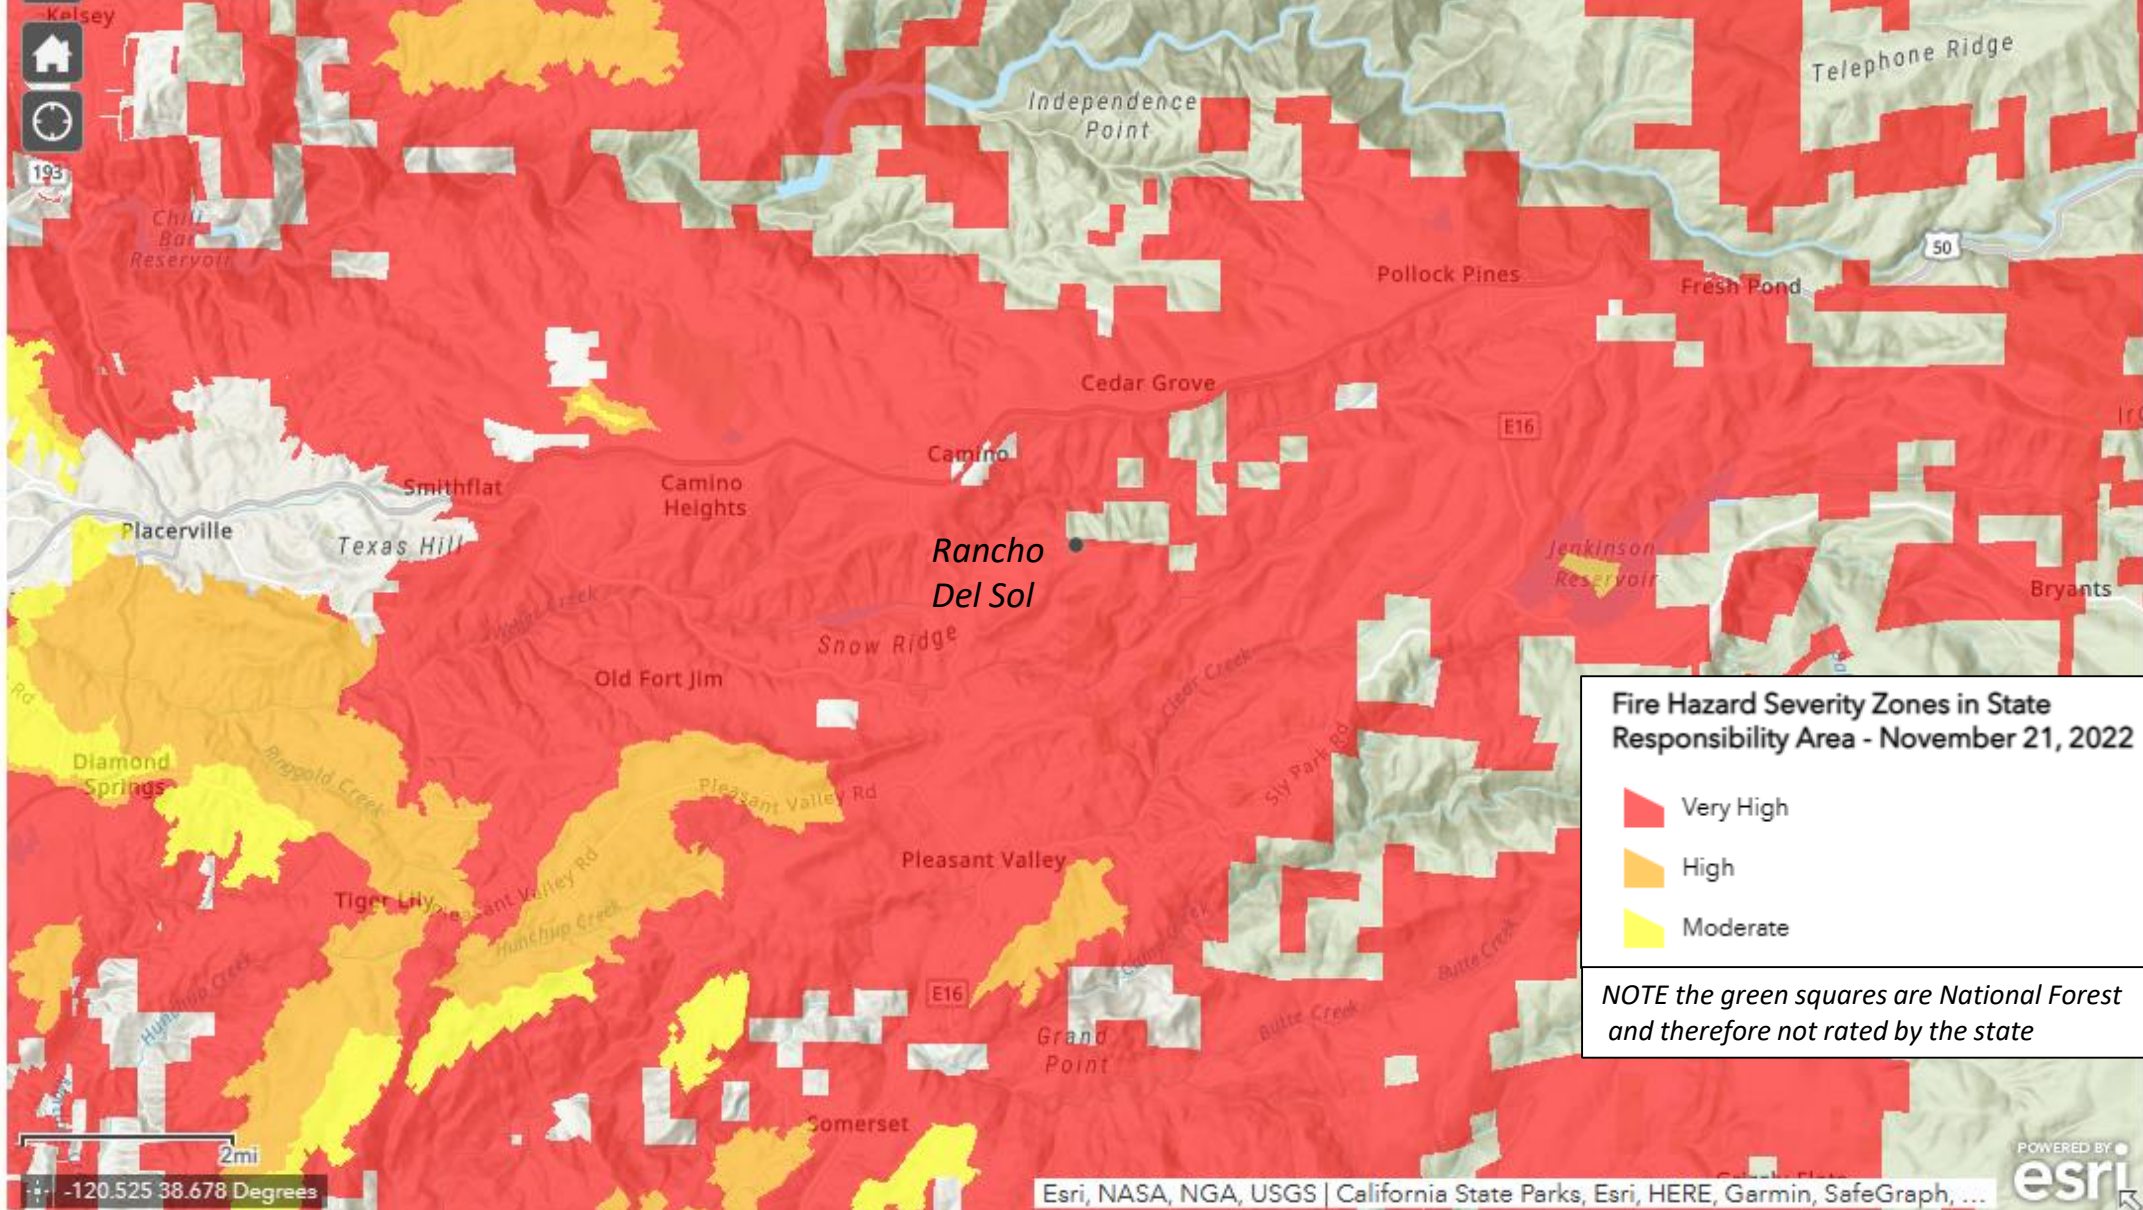

4701 Pinta Ct, Camino, CA, 95701 X

Show search results for 4701 Pinta Ct...

**Fire Hazard Severity Zones in State Responsibility Area - November 21, 2022**

- Very High
- High
- Moderate

*NOTE the green squares are National Forest and therefore not rated by the state*

2mi

-120.525 38.678 Degrees